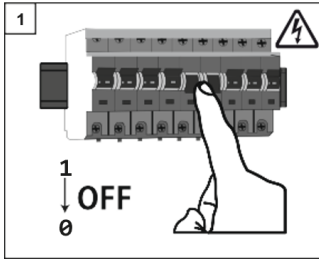

Thin spot - LED Dimmable spot Operating Manual

01 Package contents

- 1x LED Dimmable spot
- 1x TRIAC Dimmable driver
- 1x Operating manual

02 Unique identification of the product

This product is designed for indoor use. The product meets the requirements of protection class 2. Level of protection IP44 .

03 Dimensions of the spot

	Cut size	Spot Size
Cannes	Ø 75 mm	Ø 85x50 mm
Thin spot	Ø 75 mm	Ø 85x26 mm
Slide	Ø 90 mm	Ø 96x45 mm
Louvre round	Ø 90 mm	Ø 100x70 mm
Louvre square	90x90 mm	100x100mm

03 Security related information