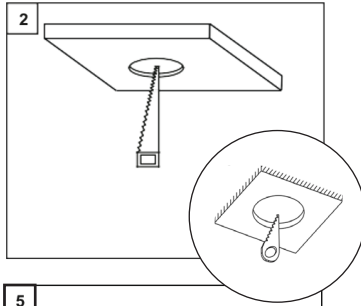

Thin spot - LED Dimmable spot Operating Manual

01 Package contents

- 1x LED Dimmable spot
- 1x TRIAC Dimmable driver
- 1x Operating manual

02 Unique identification of the product

This product is designed for indoor use. The product meets the requirements of protection class 2. Level of protection IP44 .

03 Dimensions of the spot

	Cut size	Spot Size
Cannes	Ø 75 mm	Ø 85x50 mm
Thin spot	Ø 75 mm	Ø 85x26 mm
Slide	Ø 90 mm	Ø 96x45 mm
Louvre round	Ø 90 mm	Ø 100x70 mm
Louvre square	90x90 mm	100x100mm

03 Security related information