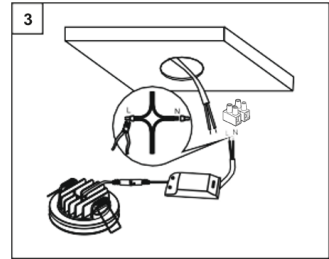

Thin spot - LED Dimmable spot Operating Manual

01 Package contents

- 1x LED Dimmable spot
- 1x TRIAC Dimmable driver
- 1x Operating manual

02 Unique identification of the product

This product is designed for indoor use. The product meets the requirements of protection class 2. Level of protection IP44 .

03 Dimensions of the spot

	Cut size	Spot Size
Cannes	Ø 75 mm	Ø 85x50 mm
Thin spot	Ø 75 mm	Ø 85x26 mm
Slide	Ø 90 mm	Ø 96x45 mm
Louvre round	Ø 90 mm	Ø 100x70 mm
Louvre square	90x90 mm	100x100mm

03 Security related information

When using the product, make sure the unit is sufficiently ventilated, never cover the unit during operation and keep it out of reach of children or animals. This product is not a toy, LED lights are extremely bright and looking directly at the light source during operation can lead to serious eye damage. Any other use of the device than described in the manual may damage the product or cause danger to the user, e.g. due to a short circuit, fire or electric shock. The safety instructions must be observed at all times