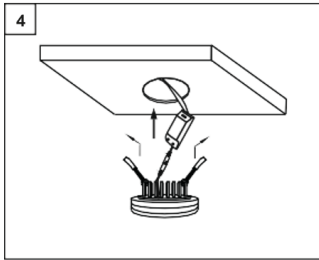

Thin spot - LED Dimmable spot Operating Manual

01 Package contents

- 1x LED Dimmable spot
- 1x TRIAC Dimmable driver
- 1x Operating manual

02 Unique identification of the product

This product is designed for indoor use. The product meets the requirements of protection class 2. Level of protection IP44 .

03 Dimensions of the spot

	Cut size	Spot Size
Cannes	Ø 75 mm	Ø 85x50 mm
Thin spot	Ø 75 mm	Ø 85x26 mm
Slide	Ø 90 mm	Ø 96x45 mm
Louvre round	Ø 90 mm	Ø 100x70 mm
Louvre square	90x90 mm	100x100mm

03 Security related information