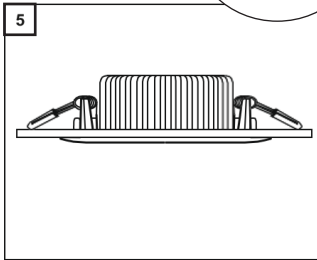

Thin spot - LED Dimmable spot Operating Manual

01 Package contents

- 1x LED Dimmable spot
- 1x TRIAC Dimmable driver
- 1x Operating manual

02 Unique identification of the product

This product is designed for indoor use. The product meets the requirements of protection class 2. Level of protection IP44 .

03 Dimensions of the spot

	Cut size	Spot Size
Cannes	Ø 75 mm	Ø 85x50 mm
Thin spot	Ø 75 mm	Ø 85x26 mm
Slide	Ø 90 mm	Ø 96x45 mm
Louvre round	Ø 90 mm	Ø 100x70 mm
Louvre square	90x90 mm	100x100mm

03 Security related information