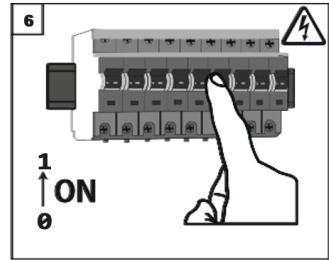

Thin spot - LED Dimmable spot Operating Manual

01 Package contents

- 1x LED Dimmable spot
- 1x TRIAC Dimmable driver
- 1x Operating manual

02 Unique identification of the product

This product is designed for indoor use. The product meets the requirements of protection class 2. Level of protection IP44 .

03 Dimensions of the spot

	Cut size	Spot Size
Cannes	Ø 75 mm	Ø 85x50 mm
Thin spot	Ø 75 mm	Ø 85x26 mm
Slide	Ø 90 mm	Ø 96x45 mm
Louvre round	Ø 90 mm	Ø 100x70 mm
Louvre square	90x90 mm	100x100mm

03 Security related information